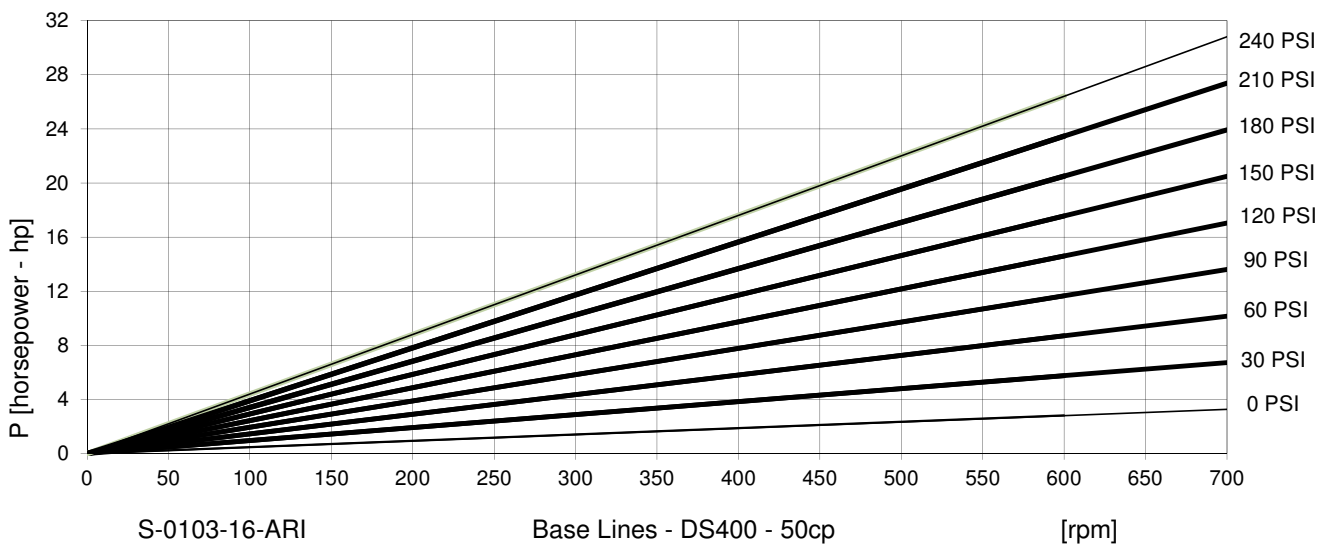

Performance curve

# BÖRGER®

S-0103-16-ARI

Base Lines - DS400 - 50cp

[rpm]

Performance curve