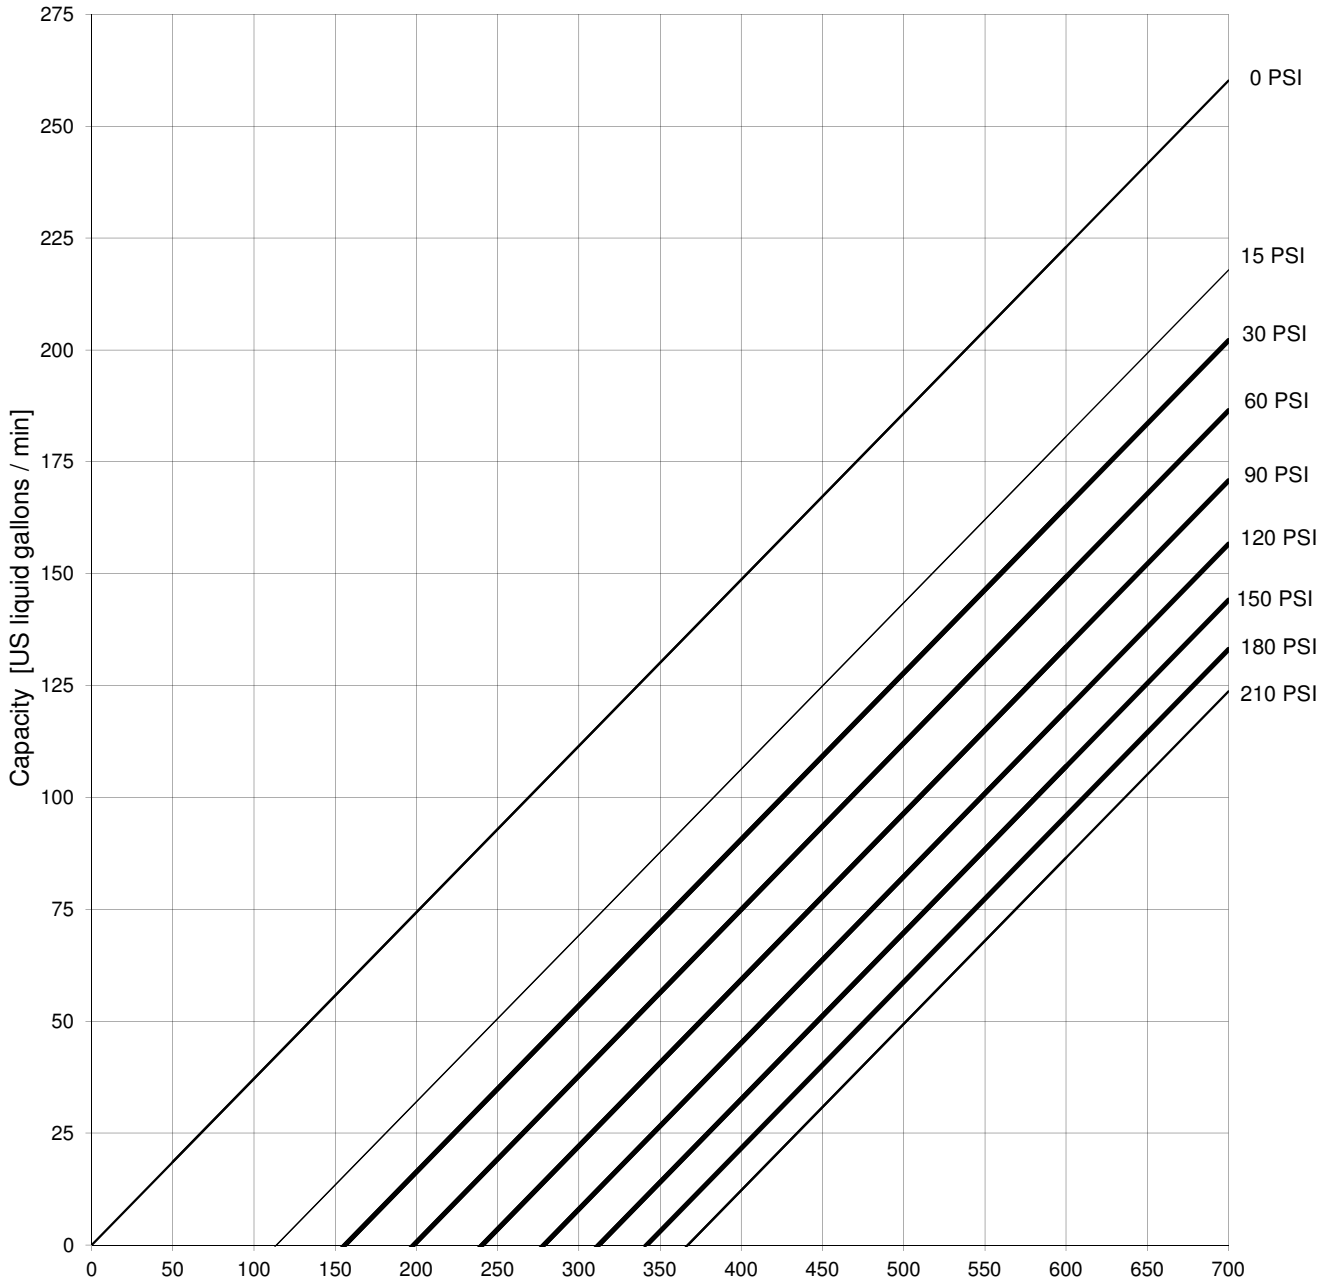

Performance curve

ONIX - BJ 140 Primus

BÖRGER®

S-0103-16-ARI

Base Lines - DS400 - 50cp

[rpm]