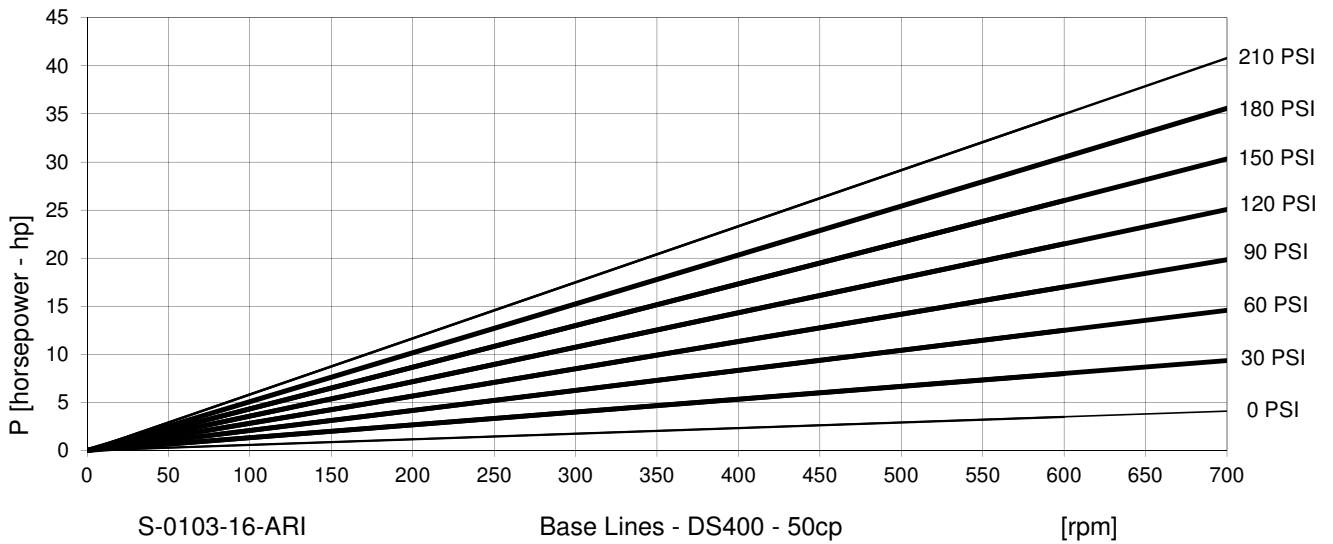

Performance curve

ONIX - BJ 140 Primus

BÖRGER®

S-0103-16-ARI

Base Lines - DS400 - 50cp

[rpm]