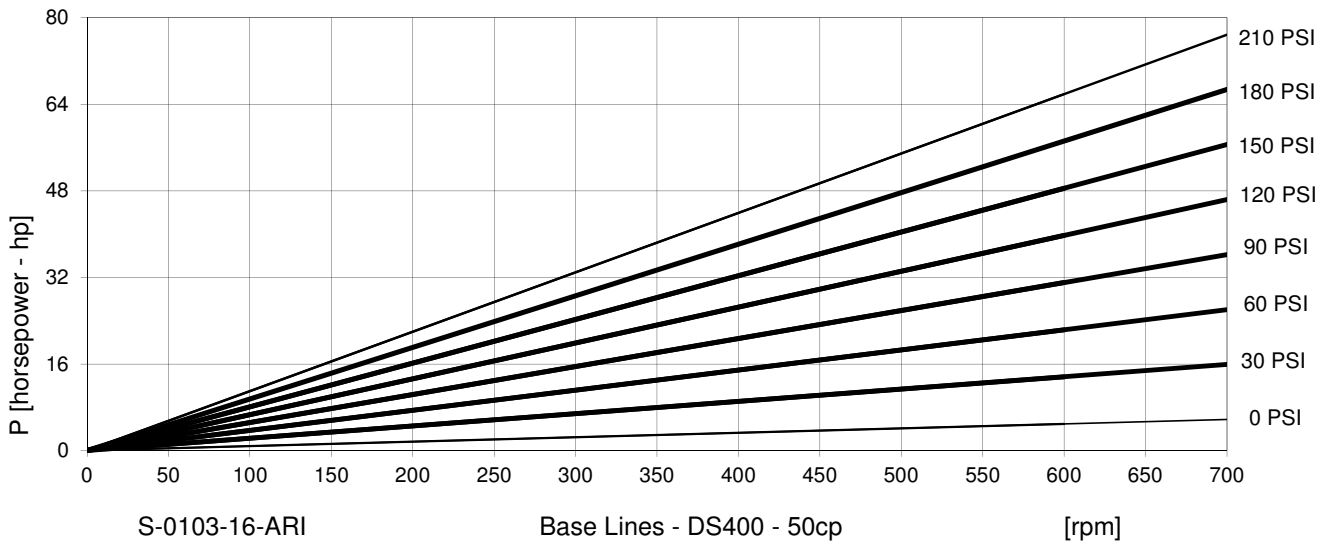

Performance curve

# BÖRGER®

S-0103-146ARI

Base Lines - DS400 - 50cp

[rpm]

Performance curve  
**ONIX - BL 280** Primus

S-0103-16-ARI

Base Lines - DS400 - 50cp

[rpm]